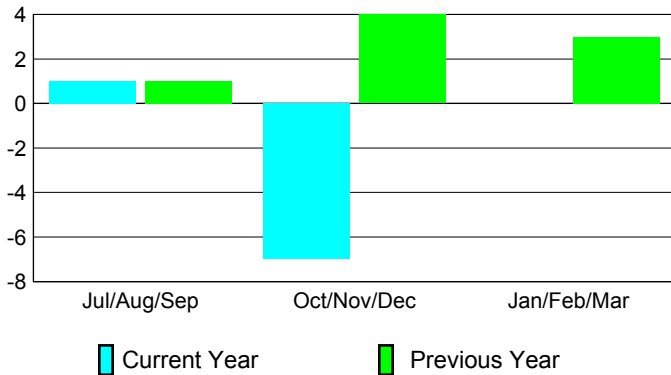

2012-2013 GMT Reports for District (or Undistricted) **District 324B2**

GMT: M NAGARAJAN

Location: INDIA

GMT CA: 6

CLUBS

Club Results
2012-2013

Clubs
2011-2012

Month	New Club Goal	Actual New Clubs	Actual Dropped Clubs	Gain/Loss of Clubs	Gain/Loss of Clubs
Jul/Aug/Sep		1	0	1	1
Oct/Nov/Dec		1	-8	-7	4
Jan/Feb/Mar					3
Totals		2	-8	-6	8

Club Results 2012-2013

Goal, New, Dropped, Gain/Loss

Comparison of Club Gain/Loss

Current Year Compared to the Previous Year

YTD Status Quo Clubs 2012-2013

Status Quo Clubs Compared to Status Quo Members

MEMBERSHIP