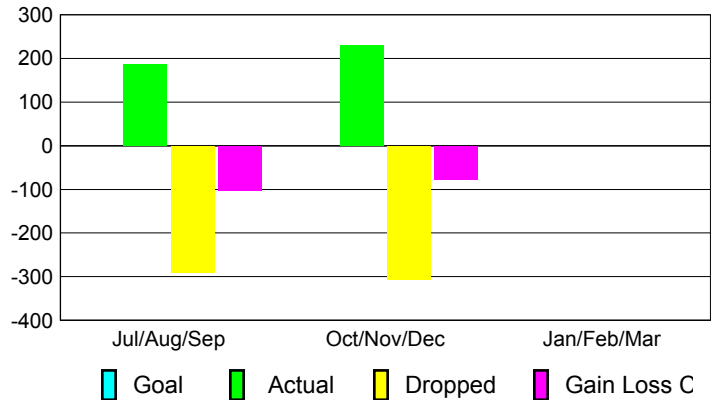

Membership Results 2012-2013

Goal, New, Dropped, Gain/Loss

Comparison of Membership Gain/Loss

Current Year Compared to the Previous Year