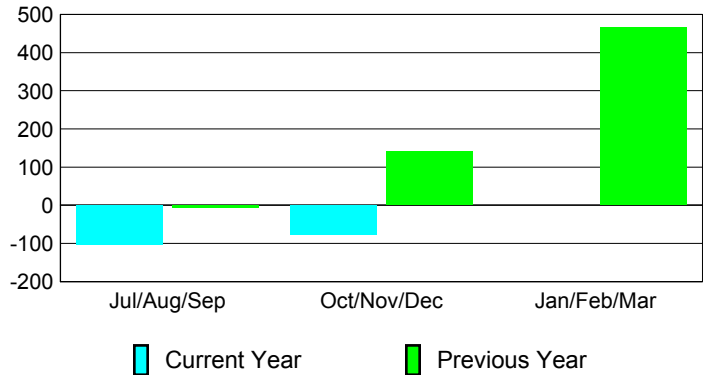

Membership Results
2012-2013

Membership
2011-2012

Month	Net Memb Goal	Actual New Memb	Actual Dropped Memb	Gain/Loss of Memb	Gain/Loss of Memb
Jul/Aug/Sep		187	-290	-103	-7
Oct/Nov/Dec		229	-306	-77	141
Jan/Feb/Mar					466
Totals		416	-596	-180	600

Membership Results 2012-2013

Goal, New, Dropped, Gain/Loss

Comparison of Membership Gain/Loss

Current Year Compared to the Previous Year

Gender Comparison 2012-2013

Jul/Aug/Sep

Oct/Nov/Dec

Jan/Feb/Mar