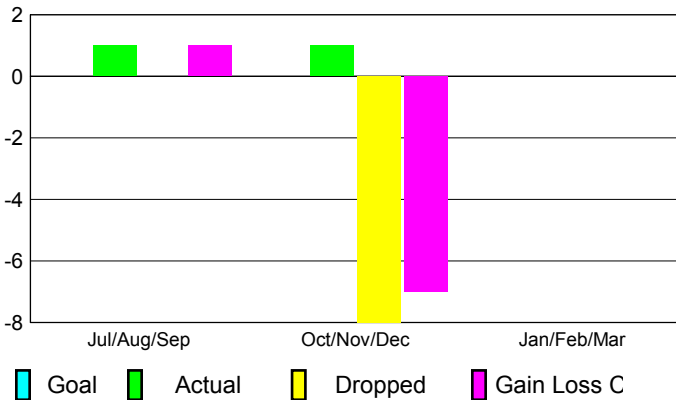

2012-2013 GMT Reports for District (or Undistricted) **District 324B2**

GMT: M NAGARAJAN

Location: INDIA

GMT CA: 6

CLUBS

Club Results
2012-2013

Clubs
2011-2012

Month	New Club Goal	Actual New Clubs	Actual Dropped Clubs	Gain/Loss of Clubs	Gain/Loss of Clubs
Jul/Aug/Sep		1	0	1	1
Oct/Nov/Dec		1	-8	-7	4
Jan/Feb/Mar					3
Totals		2	-8	-6	8

Club Results 2012-2013

Goal, New, Dropped, Gain/Loss

Comparison of Club Gain/Loss

Current Year Compared to the Previous Year

YTD Status Quo Clubs 2012-2013

Status Quo Clubs Compared to Status Quo Members

MEMBERSHIP